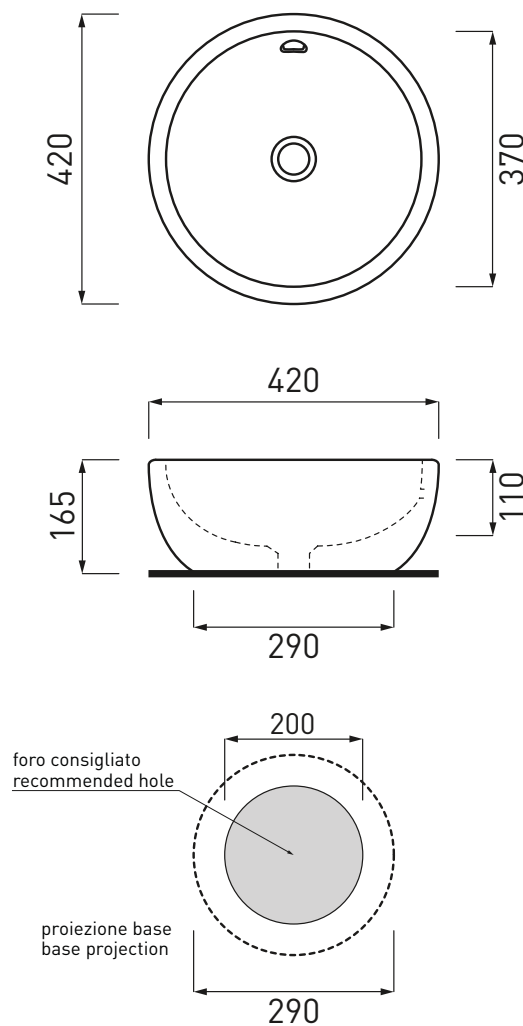

ATTENZIONE:
Le superfici, pesi e misure riportate possono presentare leggere differenze rispetto ai pezzi reali, in considerazione e accordo delle caratteristiche di tolleranza intrinseche del materiale ceramico e del suo processo produttivo. L'azienda si riserva di cambiare schede tecniche e caratteristiche di funzionamento degli articoli in ogni momento e senza necessità di preavviso.

ATTENTION:
Surfaces, weights and dimensions can show some little differences compared to the real item, following typical intrinsic characteristics of ceramics material and production. The company reserves the right to change any technical specifications/dimension and/or operating characteristics of the products at any time and without giving notice.