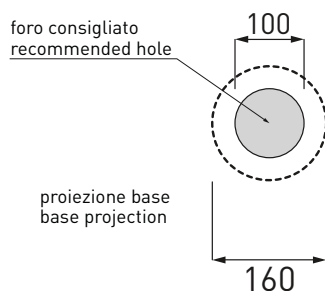

ATTENZIONE:
Le superfici, pesi e misure riportate possono presentare leggere differenze rispetto ai pezzi reali, in considerazione e accordo delle caratteristiche di tolleranza intrinseche del materiale ceramico e del suo processo produttivo. L'azienda si riserva di cambiare schede tecniche e caratteristiche di funzionamento degli articoli in ogni momento e senza necessità di preavviso.

ATTENTION:
Surfaces, weights and dimensions can show some little differences compared to the real item, following typical intrinsic characteristics of ceramics material and production. The company reserves the right to change any technical specifications/ dimension and/or operating characteristics of the products at any time and without giving notice.