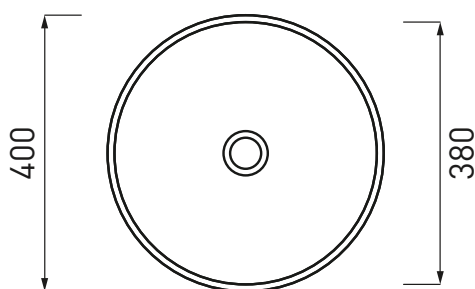

ATTENZIONE:
Le superfici, pesi e misure riportate possono presentare leggere differenze rispetto ai pezzi reali, in considerazione e accordo delle caratteristiche di tolleranza intrinseche del materiale ceramico e del suo processo produttivo. L'azienda si riserva di cambiare schede tecniche e caratteristiche di funzionamento degli articoli in ogni momento e senza necessità di preavviso.

ATTENTION:
Surfaces, weights and dimensions can show some little differences compared to the real item, following typical intrinsic characteristics of ceramics material and production. The company reserves the right to change any technical specifications/ dimension and/or operating characteristics of the products at any time and without giving notice.