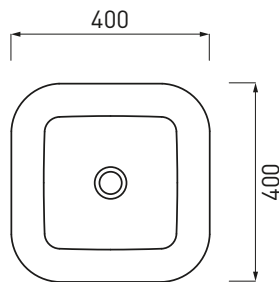

ATTENZIONE:
Le superfici, pesi e misure riportate possono presentare leggere differenze rispetto ai pezzi reali, in considerazione e accordo delle caratteristiche di tolleranza intrinseche del materiale ceramico e del suo processo produttivo. L'azienda si riserva di cambiare schede tecniche e caratteristiche di funzionamento degli articoli in ogni momento e senza necessità di preavviso.

ATTENTION:
Surfaces, weights and dimensions can show some little differences compared to the real item, following typical intrinsic characteristics of ceramics material and production. The company reserves the right to change any technical specifications/dimension and/or operating characteristics of the products at any time and without giving notice.