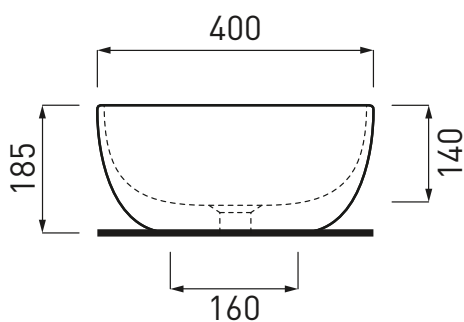

ATTENZIONE:
Le superfici, pesi e misure riportate possono presentare leggere differenze rispetto ai pezzi reali, in considerazione e accordo delle caratteristiche di tolleranza intrinseche del materiale ceramico e del suo processo produttivo. L'azienda si riserva di cambiare schede tecniche e caratteristiche di funzionamento degli articoli in ogni momento e senza necessità di preavviso.

ATTENTION:
Surfaces, weights and dimensions can show some little differences compared to the real item, following typical intrinsic characteristics of ceramics material and production. The company reserves the right to change any technical specifications/ dimension and/or operating characteristics of the products at any time and without giving notice.