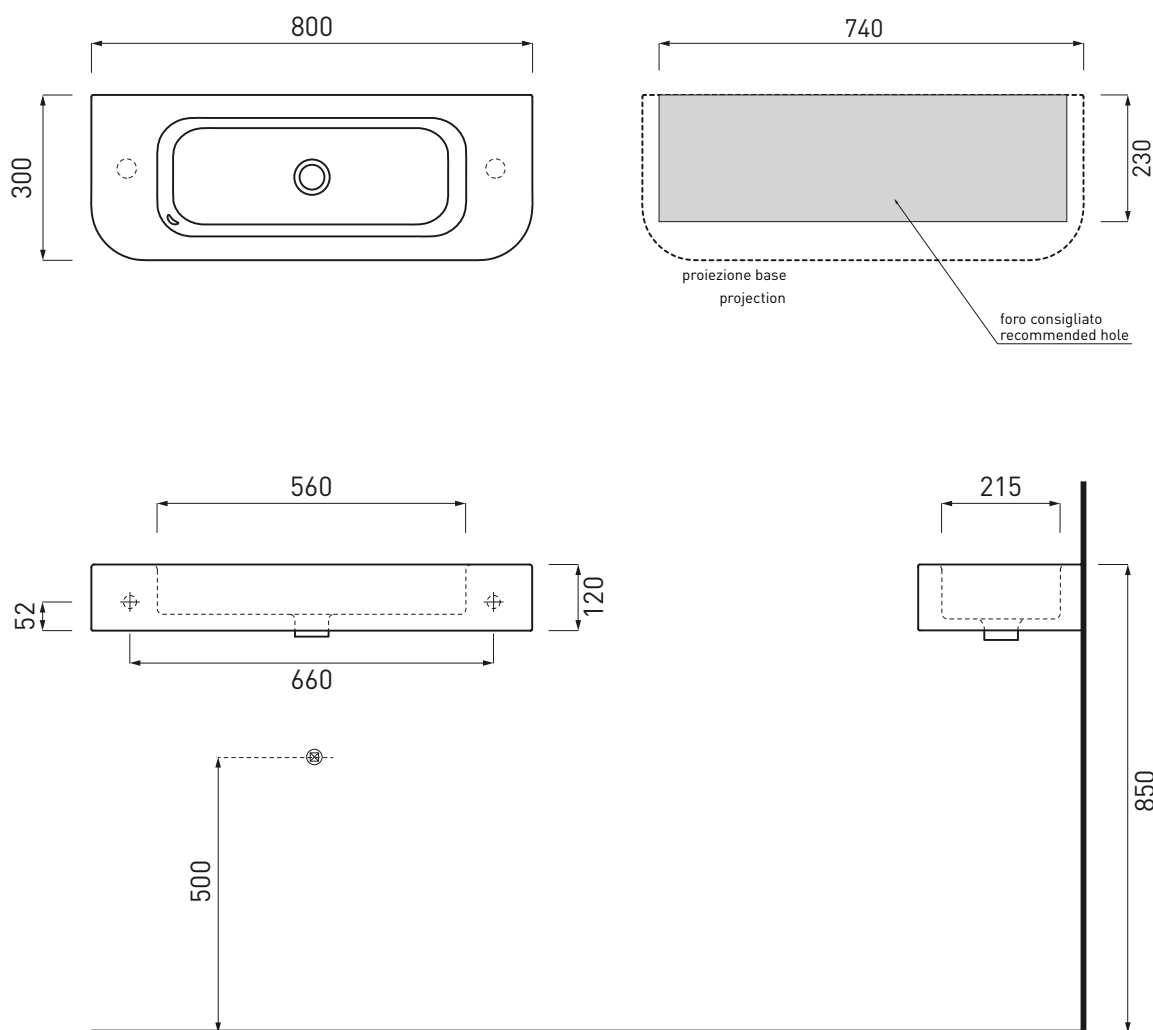

Shui - art. SHSL80

lavabo sospeso e da appoggio
on-top and wall-hung washbasin

cielo
handmade in Italy

PESO NETTO/NET WEIGHT: 14,85 Kg

PCS PALLET: 24

PCS PALLET CONTAINER: 48

ACCESSORI/ACCESSORIES:

PIL01 - Piletta universale click clack con coperchio in ceramica / Universal push open with ceramic cap

FINITURE

FINISHES

● Bianco/white - glossy

● Stone - matte

● Nero/black - glossy

NOTE/NOTES

Marzo 2017

ATTENZIONE:
Le superfici, pesi e misure riportate possono presentare leggere differenze rispetto ai pezzi reali, in considerazione e accordo delle caratteristiche di tolleranza intrinseche del materiale ceramico e del suo processo produttivo. L'azienda si riserva di cambiare schede tecniche e caratteristiche di funzionamento degli articoli in ogni momento e senza necessità di preavviso.

ATTENTION:
Surfaces, weights and dimensions can show some little differences compared to the real item, following typical intrinsic characteristics of ceramics material and production. The company reserves the right to change any technical specifications/dimension and/or operating characteristics of the products at any time and without giving notice.