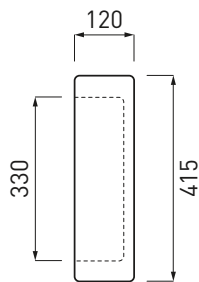

ATTENZIONE:
Le superfici, pesi e misure riportate possono presentare leggere differenze rispetto ai pezzi reali, in considerazione e accordo delle caratteristiche di tolleranza intrinseche del materiale ceramico e del suo processo produttivo. L'azienda si riserva di cambiare schede tecniche e caratteristiche di funzionamento degli articoli in ogni momento e senza necessità di preavviso.

ATTENTION:
Surfaces, weights and dimensions can show some little differences compared to the real item, following typical intrinsic characteristics of ceramics material and production. The company reserves the right to change any technical specifications/ dimension and/or operating characteristics of the products at any time and without giving notice.