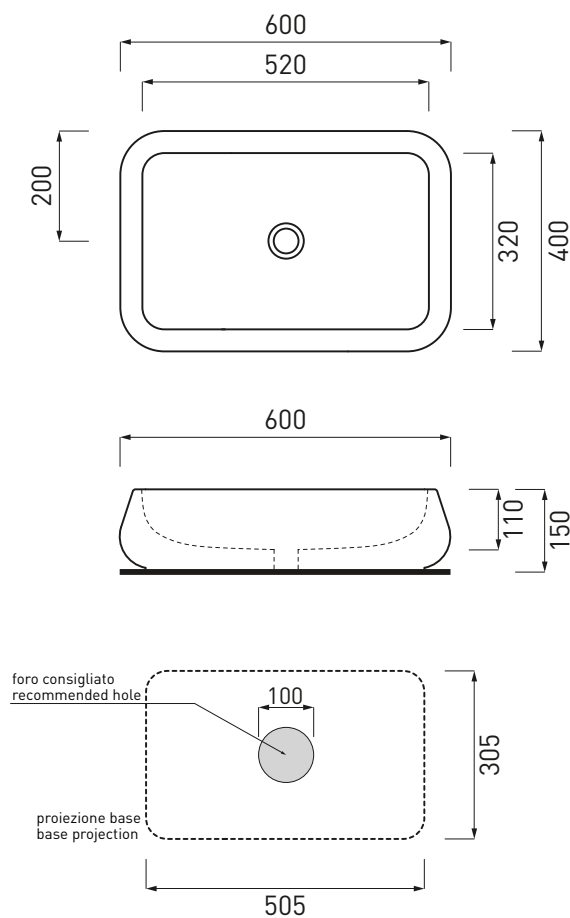

ATTENZIONE:
Le superfici, pesi e misure riportate possono presentare leggere differenze rispetto ai pezzi reali, in considerazione e accordo delle caratteristiche di tolleranza intrinseche del materiale ceramico e del suo processo produttivo. L'azienda si riserva di cambiare schede tecniche e caratteristiche di funzionamento degli articoli in ogni momento e senza necessità di preavviso.

ATTENTION:
Surfaces, weights and dimensions can show some little differences compared to the real item, following typical intrinsic characteristics of ceramics material and production. The company reserves the right to change any technical specifications/dimension and/or operating characteristics of the products at any time and without giving notice.