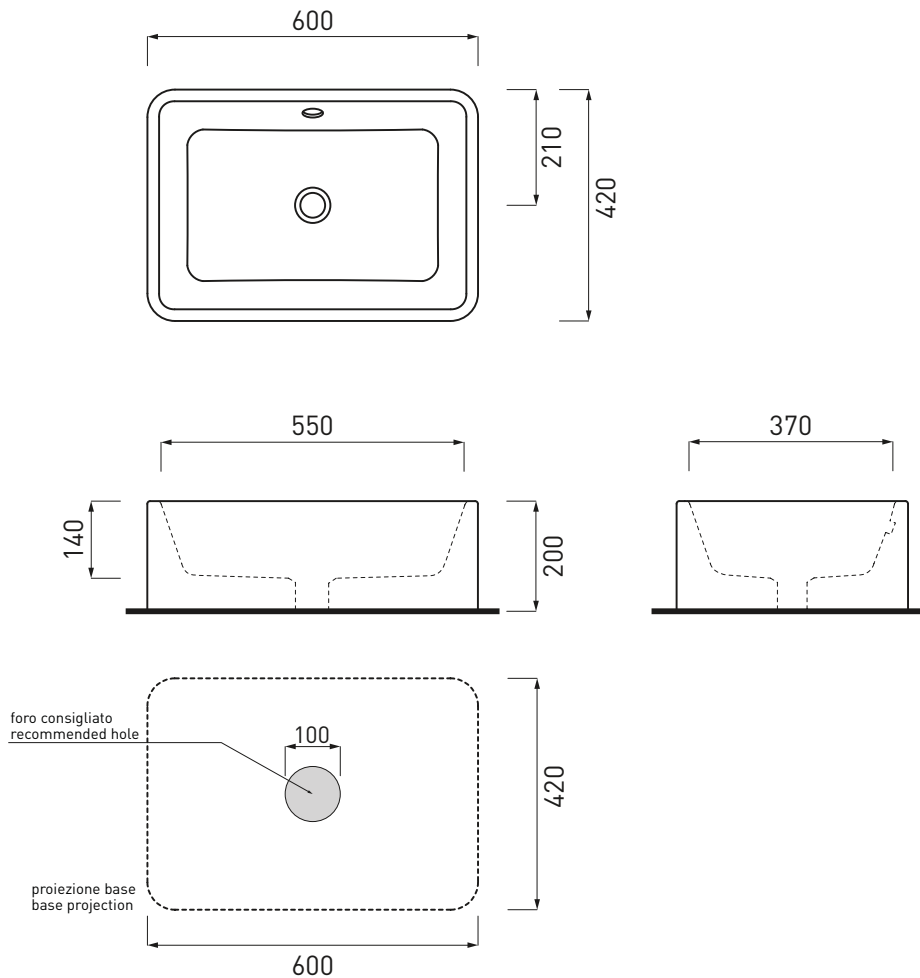

ATTENZIONE:
Le superfici, pesi e misure riportate possono presentare leggere differenze rispetto ai pezzi reali, in considerazione e accordo delle caratteristiche di tolleranza intrinseche del materiale ceramico e del suo processo produttivo. L'azienda si riserva di cambiare schede tecniche e caratteristiche di funzionamento degli articoli in ogni momento e senza necessità di preavviso.

ATTENTION:
Surfaces, weights and dimensions can show some little differences compared to the real item, following typical intrinsic characteristics of ceramics material and production. The company reserves the right to change any technical specifications/dimension and/or operating characteristics of the products at any time and without giving notice.