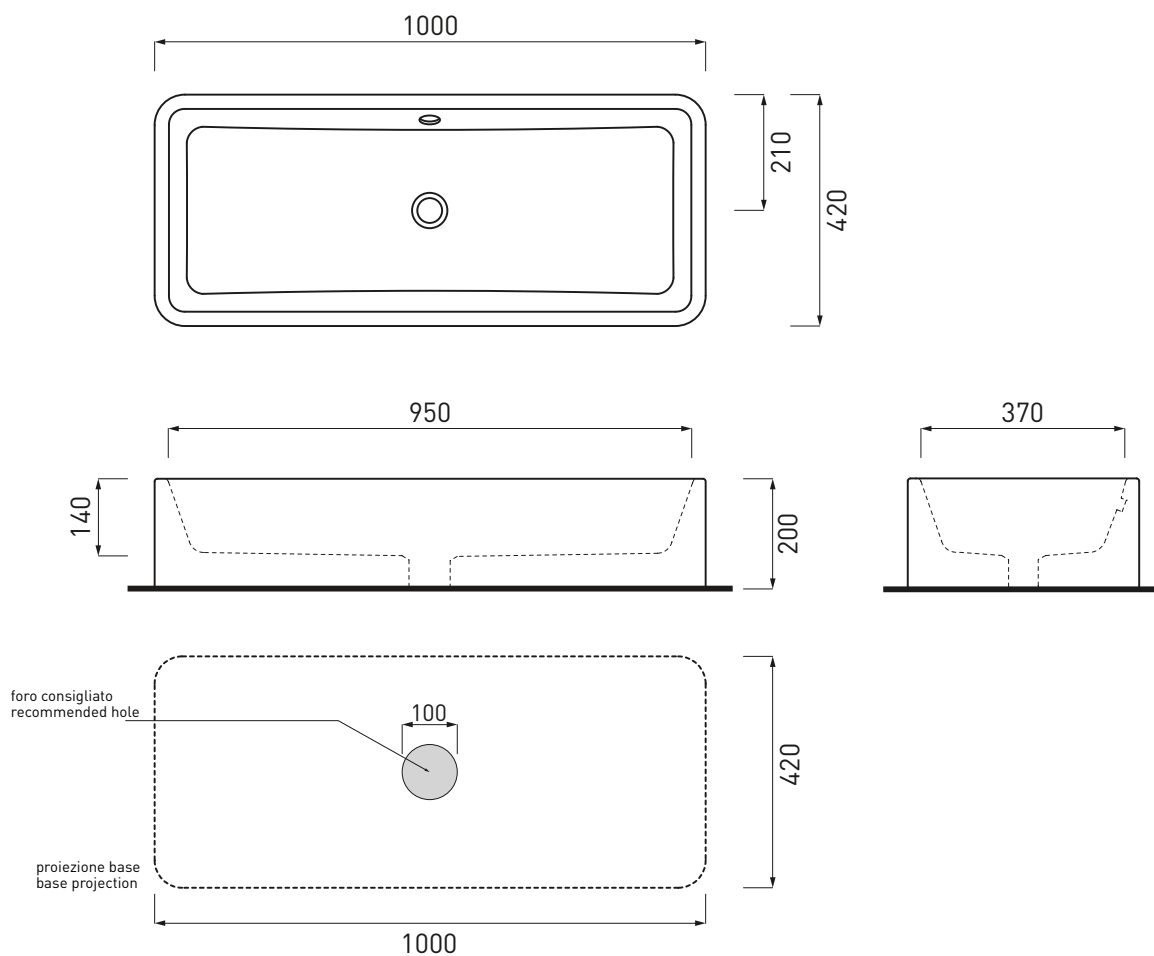

ATTENZIONE:
Le superfici, pesi e misure riportate possono presentare leggere differenze rispetto ai pezzi reali, in considerazione e accordo delle caratteristiche di tolleranza intrinseche del materiale ceramico e del suo processo produttivo. L'azienda si riserva di cambiare schede tecniche e caratteristiche di funzionamento degli articoli in ogni momento e senza necessità di preavviso.

ATTENTION:
Surfaces, weights and dimensions can show some little differences compared to the real item, following typical intrinsic characteristics of ceramics material and production. The company reserves the right to change any technical specifications/dimension and/or operating characteristics of the products at any time and without giving notice.