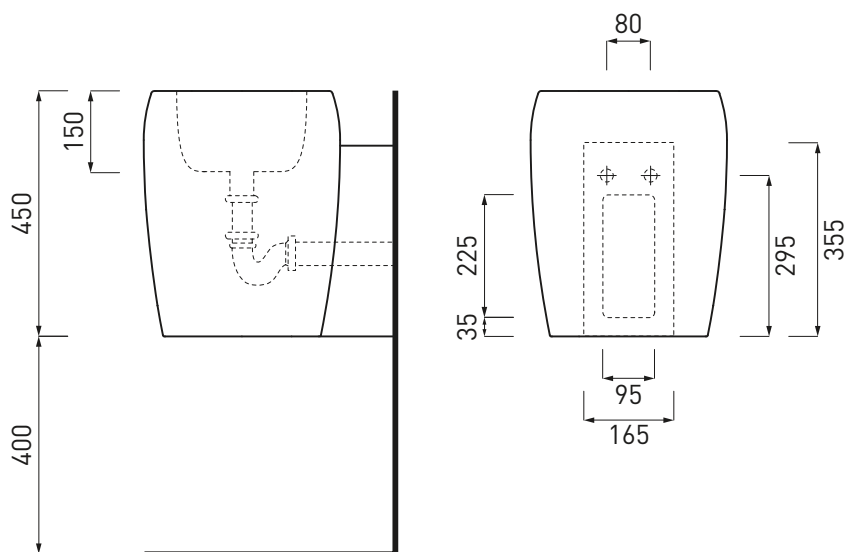

ATTENZIONE:
Le superfici, pesi e misure riportate possono presentare leggere differenze rispetto ai pezzi reali, in considerazione e accordo delle caratteristiche di tolleranza intrinseche del materiale ceramico e del suo processo produttivo. L'azienda si riserva di cambiare schede tecniche e caratteristiche di funzionamento degli articoli in ogni momento e senza necessità di preavviso.

ATTENTION:
Surfaces, weights and dimensions can show some little differences compared to the real item, following typical intrinsic characteristics of ceramics material and production. The company reserves the right to change any technical specifications/ dimension and/or operating characteristics of the products at any time and without giving notice.