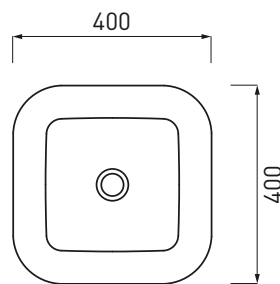

ATTENZIONE:
Le superfici, pesi e misure riportate possono presentare leggere differenze rispetto ai pezzi reali, in considerazione e accordo delle caratteristiche di tolleranza intrinseche del materiale ceramico e del suo processo produttivo. L'azienda si riserva di cambiare schede tecniche e caratteristiche di funzionamento degli articoli in ogni momento e senza necessità di preavviso.

ATTENTION:
Surfaces, weights and dimensions can show some little differences compared to the real item, following typical intrinsic characteristics of ceramics material and production. The company reserves the right to change any technical specifications/ dimension and/or operating characteristics of the products at any time and without giving notice.