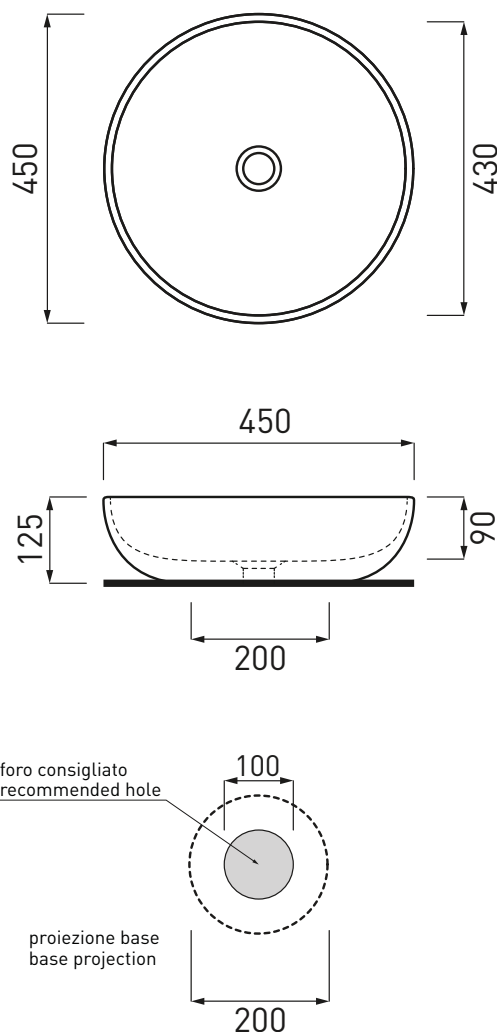

ATTENZIONE:
Le superfici, pesi e misure riportate possono presentare leggere differenze rispetto ai pezzi reali, in considerazione e accordo delle caratteristiche di tolleranza intrinseche del materiale ceramico e del suo processo produttivo. L'azienda si riserva di cambiare schede tecniche e caratteristiche di funzionamento degli articoli in ogni momento e senza necessità di preavviso.

ATTENTION:
Surfaces, weights and dimensions can show some little differences compared to the real item, following typical intrinsic characteristics of ceramics material and production. The company reserves the right to change any technical specifications/ dimension and/or operating characteristics of the products at any time and without giving notice.