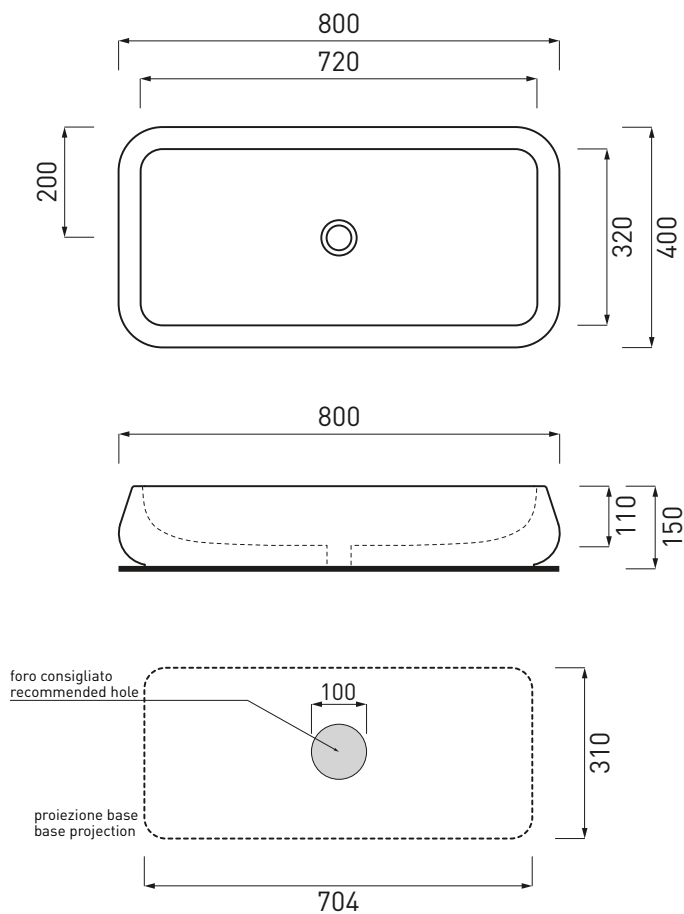

ATTENZIONE:
Le superfici, pesi e misure riportate possono presentare leggere differenze rispetto ai pezzi reali, in considerazione e accordo delle caratteristiche di tolleranza intrinseche del materiale ceramico e del suo processo produttivo. L'azienda si riserva di cambiare schede tecniche e caratteristiche di funzionamento degli articoli in ogni momento e senza necessità di preavviso.

ATTENTION:
Surfaces, weights and dimensions can show some little differences compared to the real item, following typical intrinsic characteristics of ceramics material and production. The company reserves the right to change any technical specifications/ dimension and/or operating characteristics of the products at any time and without giving notice.