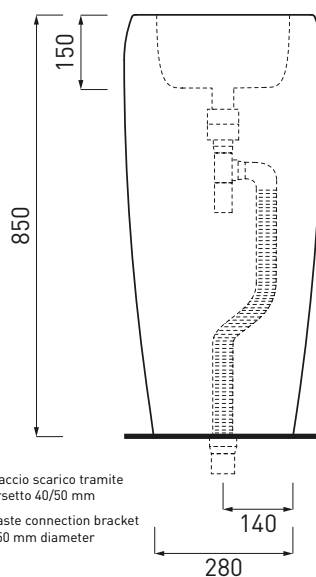

ATTENZIONE:
Le superfici, pesi e misure riportate possono presentare leggere differenze rispetto ai pezzi reali, in considerazione e accordo delle caratteristiche di tolleranza intrinseche del materiale ceramico e del suo processo produttivo. L'azienda si riserva di cambiare schede tecniche e caratteristiche di funzionamento degli articoli in ogni momento e senza necessità di preavviso.

ATTENTION:
Surfaces, weights and dimensions can show some little differences compared to the real item, following typical intrinsic characteristics of ceramics material and production. The company reserves the right to change any technical specifications/ dimension and/or operating characteristics of the products at any time and without giving notice.