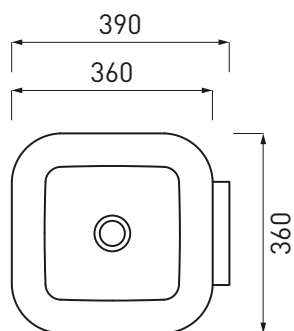

ATTENZIONE:
Le superfici, pesi e misure riportate possono presentare leggere differenze rispetto ai pezzi reali, in considerazione e accordo delle caratteristiche di tolleranza intrinseche del materiale ceramico e del suo processo produttivo. L'azienda si riserva di cambiare schede tecniche e caratteristiche di funzionamento degli articoli in ogni momento e senza necessità di preavviso.

ATTENTION:
Surfaces, weights and dimensions can show some little differences compared to the real item, following typical intrinsic characteristics of ceramics material and production. The company reserves the right to change any technical specifications/dimension and/or operating characteristics of the products at any time and without giving notice.