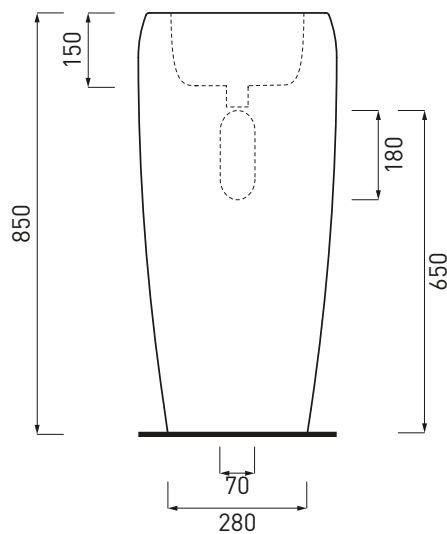

ATTENZIONE:
Le superfici, pesi e misure riportate possono presentare leggere differenze rispetto ai pezzi reali, in considerazione e accordo delle caratteristiche di tolleranza intrinseche del materiale ceramico e del suo processo produttivo. L'azienda si riserva di cambiare schede tecniche e caratteristiche di funzionamento degli articoli in ogni momento e senza necessità di preavviso.

ATTENTION:
Surfaces, weights and dimensions can show some little differences compared to the real item, following typical intrinsic characteristics of ceramics material and production. The company reserves the right to change any technical specifications/dimension and/or operating characteristics of the products at any time and without giving notice.