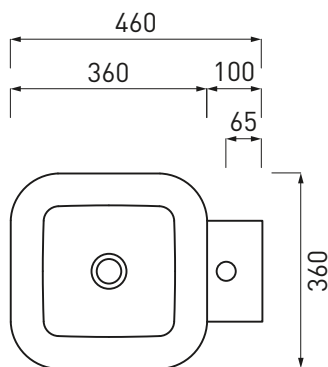

ATTENZIONE:
Le superfici, pesi e misure riportate possono presentare leggere differenze rispetto ai pezzi reali, in considerazione e accordo delle caratteristiche di tolleranza intrinseche del materiale ceramico e del suo processo produttivo. L'azienda si riserva di cambiare schede tecniche e caratteristiche di funzionamento degli articoli in ogni momento e senza necessità di preavviso.

ATTENTION:
Surfaces, weights and dimensions can show some little differences compared to the real item, following typical intrinsic characteristics of ceramics material and production. The company reserves the right to change any technical specifications/ dimension and/or operating characteristics of the products at any time and without giving notice.