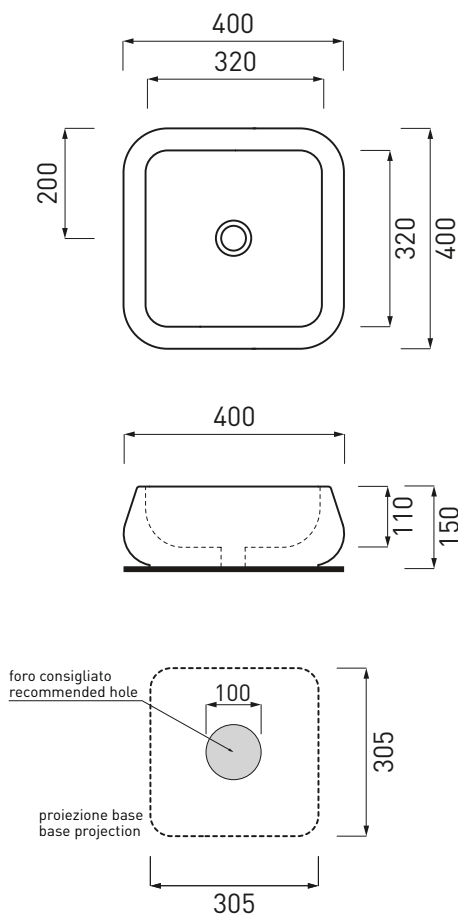

ATTENZIONE:
Le superfici, pesi e misure riportate possono presentare leggere differenze rispetto ai pezzi reali, in considerazione e accordo delle caratteristiche di tolleranza intrinseche del materiale ceramico e del suo processo produttivo. L'azienda si riserva di cambiare schede tecniche e caratteristiche di funzionamento degli articoli in ogni momento e senza necessità di preavviso.

ATTENTION:
Surfaces, weights and dimensions can show some little differences compared to the real item, following typical intrinsic characteristics of ceramics material and production. The company reserves the right to change any technical specifications/dimension and/or operating characteristics of the products at any time and without giving notice.