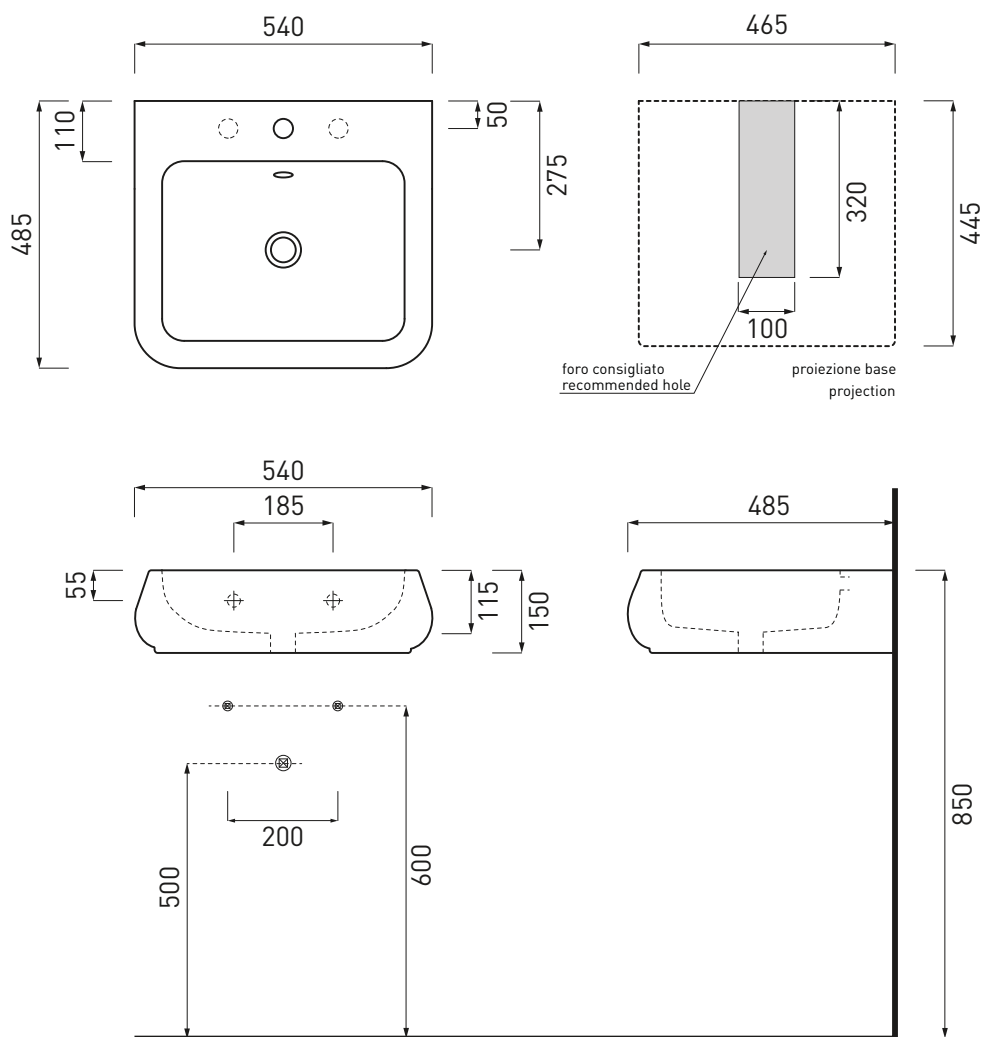

ATTENZIONE:
Le superfici, pesi e misure riportate possono presentare leggere differenze rispetto ai pezzi reali, in considerazione e accordo delle caratteristiche di tolleranza intrinseche del materiale ceramico e del suo processo produttivo. L'azienda si riserva di cambiare schede tecniche e caratteristiche di funzionamento degli articoli in ogni momento e senza necessità di preavviso.

ATTENTION:
Surfaces, weights and dimensions can show some little differences compared to the real item, following typical intrinsic characteristics of ceramics material and production. The company reserves the right to change any technical specifications/dimension and/or operating characteristics of the products at any time and without giving notice.