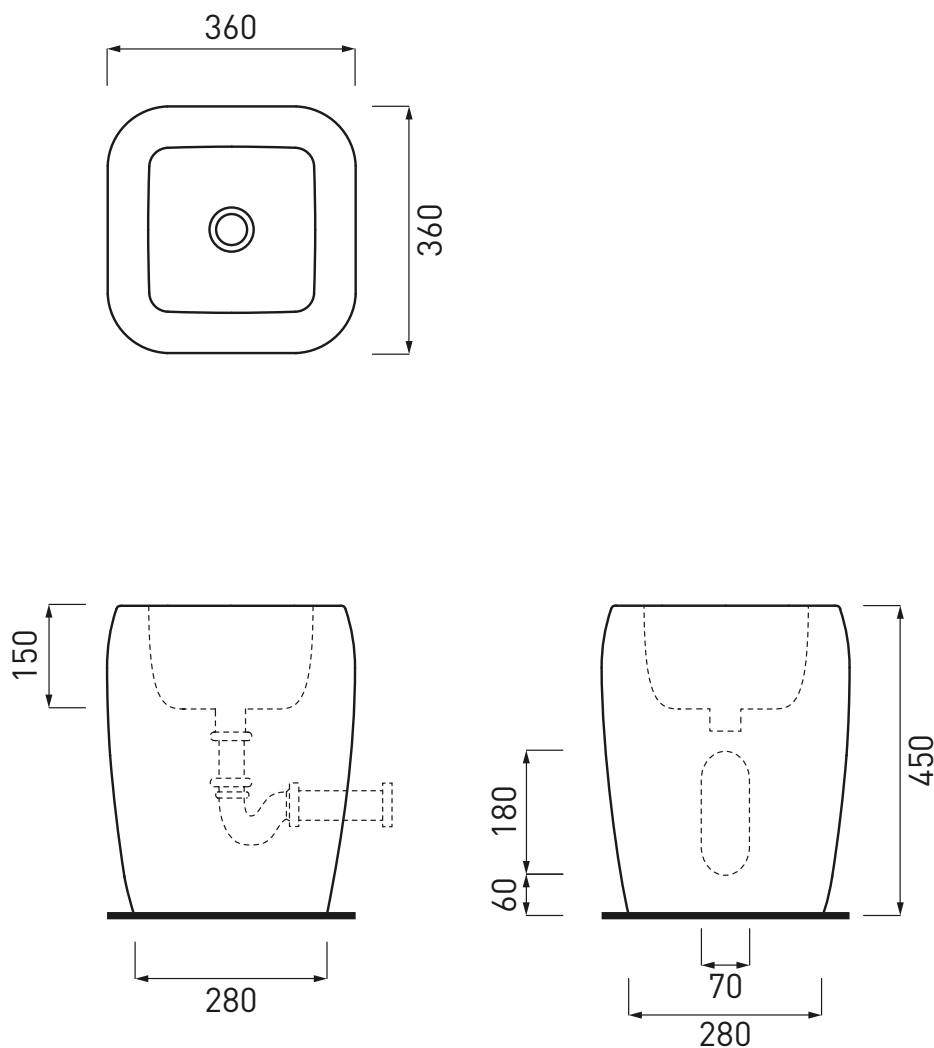

ATTENZIONE:
Le superfici, pesi e misure riportate possono presentare leggere differenze rispetto ai pezzi reali, in considerazione e accordo delle caratteristiche di tolleranza intrinseche del materiale ceramico e del suo processo produttivo. L'azienda si riserva di cambiare schede tecniche e caratteristiche di funzionamento degli articoli in ogni momento e senza necessità di preavviso.

ATTENTION:
Surfaces, weights and dimensions can show some little differences compared to the real item, following typical intrinsic characteristics of ceramics material and production. The company reserves the right to change any technical specifications/dimension and/or operating characteristics of the products at any time and without giving notice.