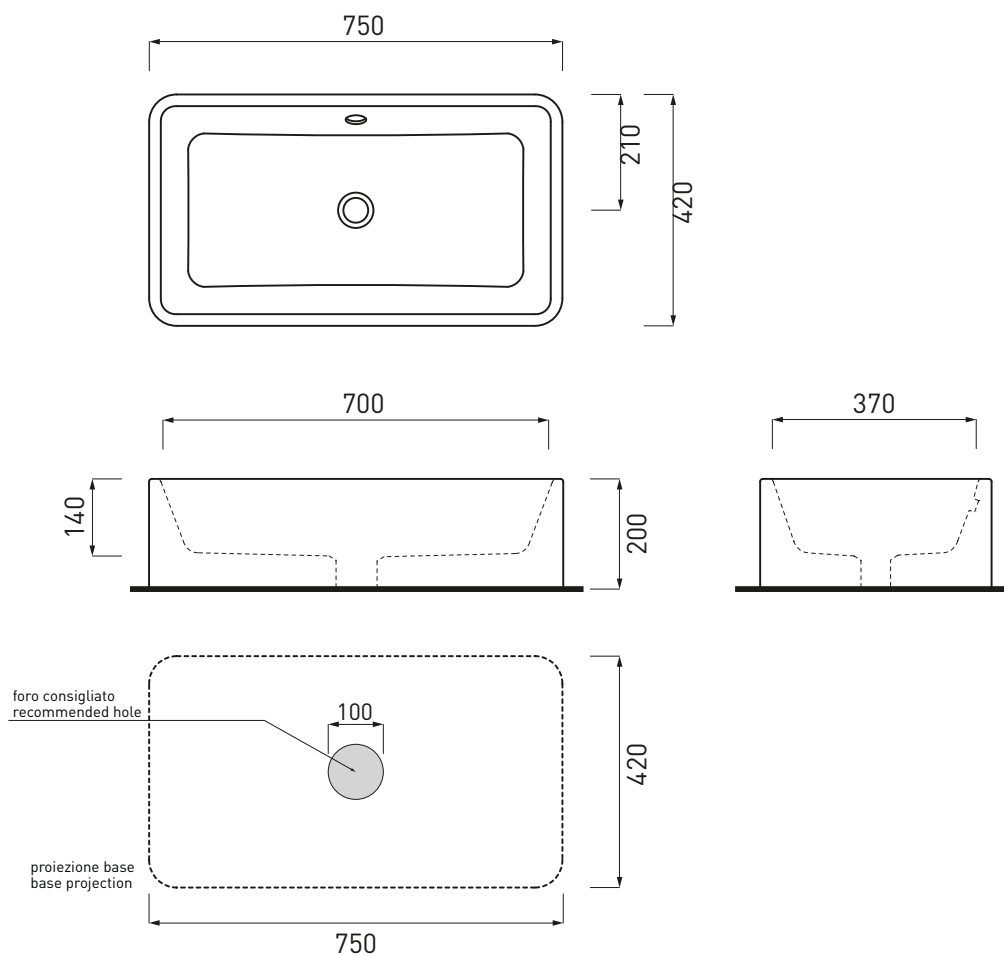

ATTENZIONE:
Le superfici, pesi e misure riportate possono presentare leggere differenze rispetto ai pezzi reali, in considerazione e accordo delle caratteristiche di tolleranza intrinseche del materiale ceramico e del suo processo produttivo. L'azienda si riserva di cambiare schede tecniche e caratteristiche di funzionamento degli articoli in ogni momento e senza necessità di preavviso.

ATTENTION:
Surfaces, weights and dimensions can show some little differences compared to the real item, following typical intrinsic characteristics of ceramics material and production. The company reserves the right to change any technical specifications/ dimension and/or operating characteristics of the products at any time and without giving notice.