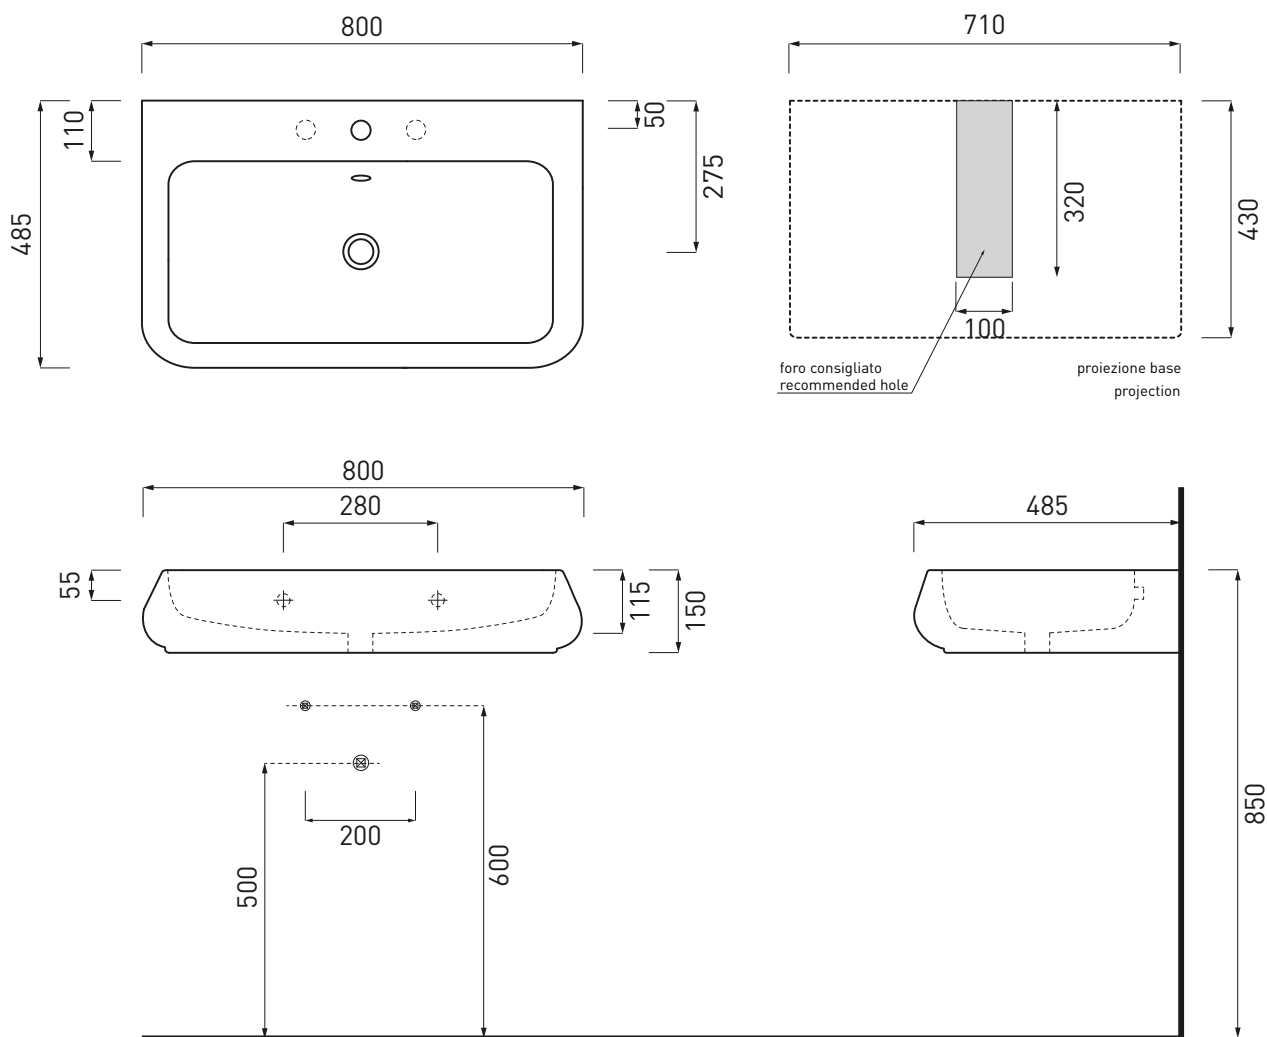

ATTENZIONE:
Le superfici, pesi e misure riportate possono presentare leggere differenze rispetto ai pezzi reali, in considerazione e accordo delle caratteristiche di tolleranza intrinseche del materiale ceramico e del suo processo produttivo. L'azienda si riserva di cambiare schede tecniche e caratteristiche di funzionamento degli articoli in ogni momento e senza necessità di preavviso.

ATTENTION:
Surfaces, weights and dimensions can show some little differences compared to the real item, following typical intrinsic characteristics of ceramics material and production. The company reserves the right to change any technical specifications/ dimension and/or operating characteristics of the products at any time and without giving notice.