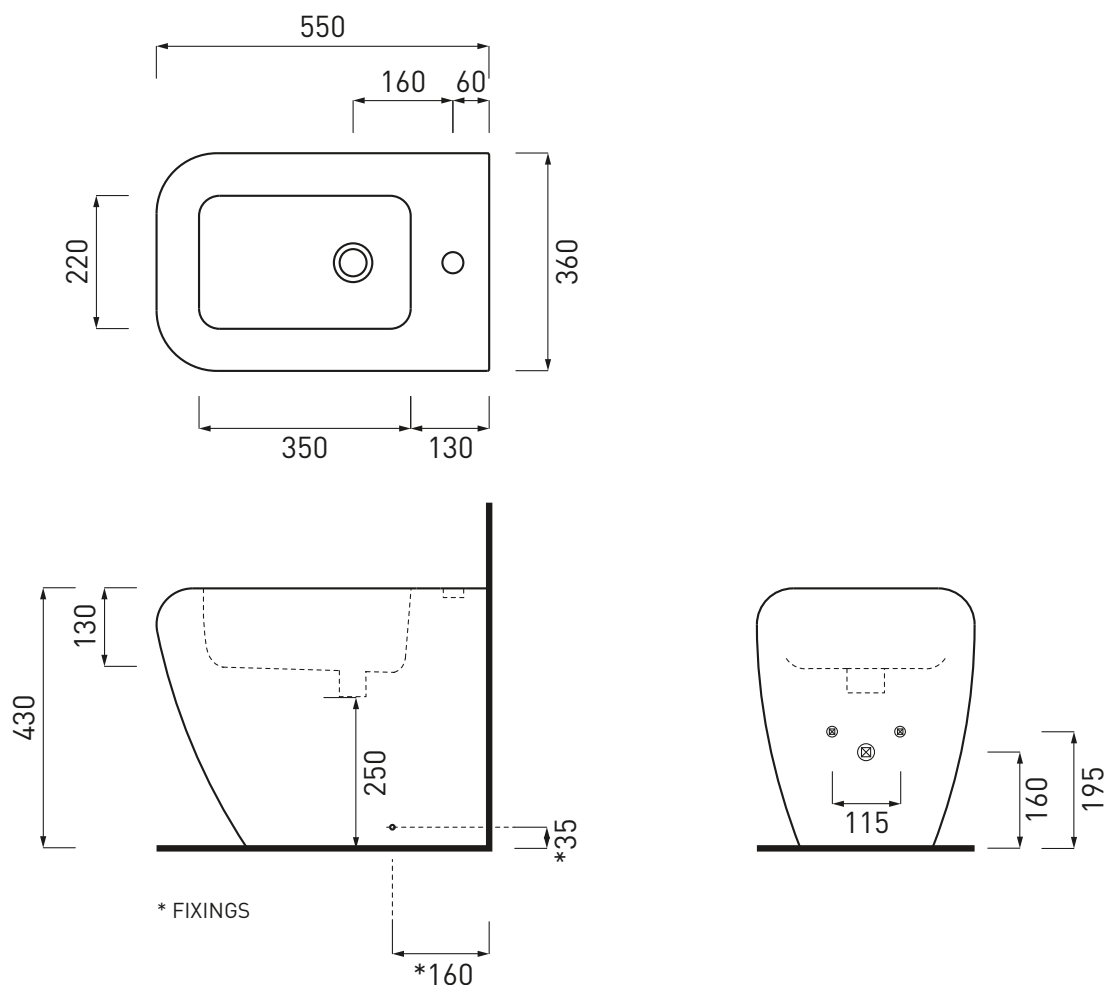

ATTENZIONE:
Le superfici, pesi e misure riportate possono presentare leggere differenze rispetto ai pezzi reali, in considerazione e accordo delle caratteristiche di tolleranza intrinseche del materiale ceramico e del suo processo produttivo. L'azienda si riserva di cambiare schede tecniche e caratteristiche di funzionamento degli articoli in ogni momento e senza necessità di preavviso.

ATTENTION:
Surfaces, weights and dimensions can show some little differences compared to the real item, following typical intrinsic characteristics of ceramics material and production. The company reserves the right to change any technical specifications/ dimension and/or operating characteristics of the products at any time and without giving notice.