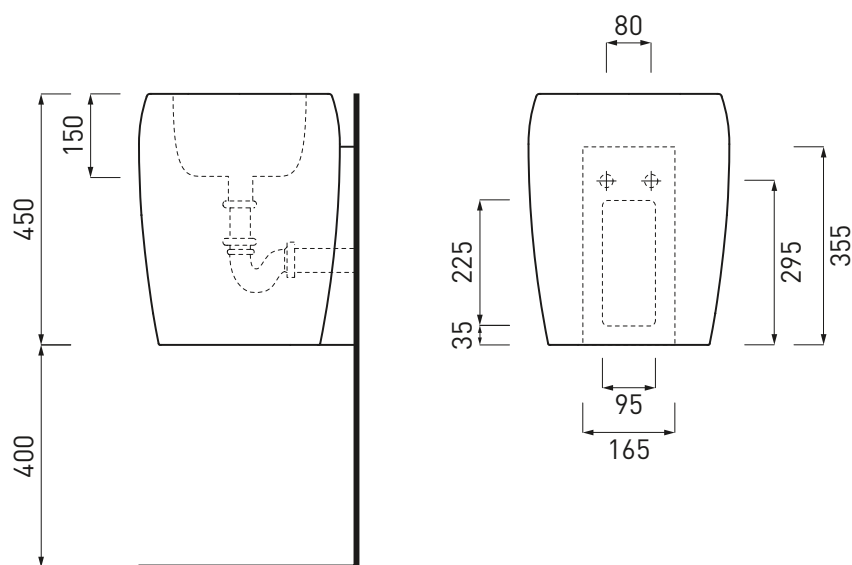

ATTENZIONE:
Le superfici, pesi e misure riportate possono presentare leggere differenze rispetto ai pezzi reali, in considerazione e accordo delle caratteristiche di tolleranza intrinseche del materiale ceramico e del suo processo produttivo. L'azienda si riserva di cambiare schede tecniche e caratteristiche di funzionamento degli articoli in ogni momento e senza necessità di preavviso.

ATTENTION:
Surfaces, weights and dimensions can show some little differences compared to the real item, following typical intrinsic characteristics of ceramics material and production. The company reserves the right to change any technical specifications/dimension and/or operating characteristics of the products at any time and without giving notice.