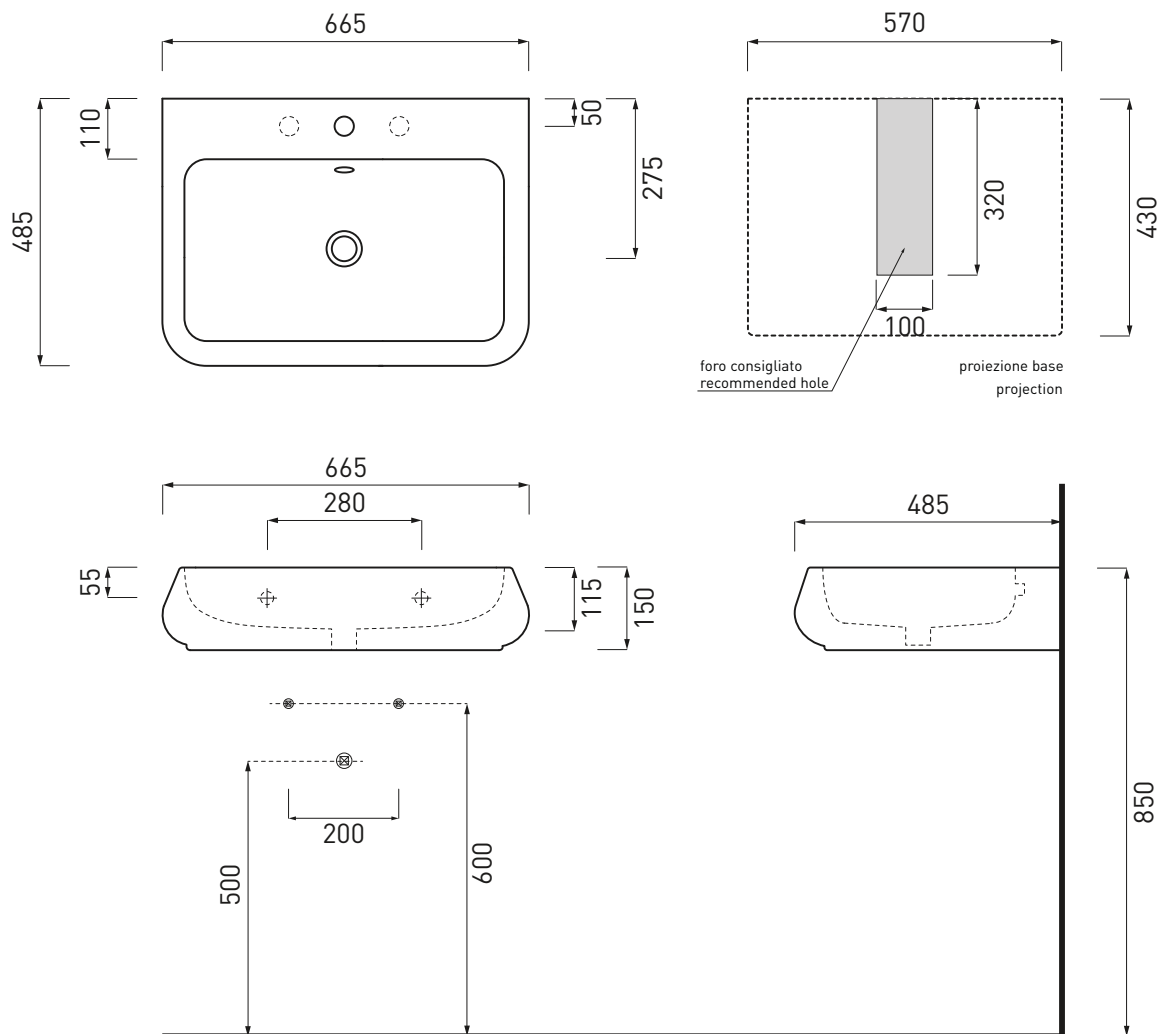

ATTENZIONE:
Le superfici, pesi e misure riportate possono presentare leggere differenze rispetto ai pezzi reali, in considerazione e accordo delle caratteristiche di tolleranza intrinseche del materiale ceramico e del suo processo produttivo. L'azienda si riserva di cambiare schede tecniche e caratteristiche di funzionamento degli articoli in ogni momento e senza necessità di preavviso.

ATTENTION:
Surfaces, weights and dimensions can show some little differences compared to the real item, following typical intrinsic characteristics of ceramics material and production. The company reserves the right to change any technical specifications/dimension and/or operating characteristics of the products at any time and without giving notice.