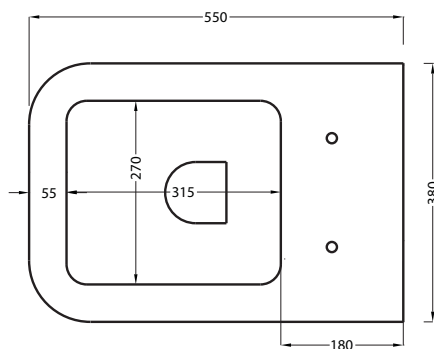

Shui Comfort - art. SHCOVA

back-to-wall wc
back-to-wall wc

cielo
handmade in Italy

PESO NETTO/NET WEIGHT: 30,80 Kg

PCS PALLET: 15
PCS PALLET CONTAINER: 20

ACCESSORI/ACCESSORIES:

CPVSHCOT - coprivaso in termoindurente/
thermosetting seat-cover

CPVSHCOTF - coprivaso in termoindurente
frizionato/Thermosetting soft close seat-cover

FINITURE

FINISHES

- Bianco/white - glossy
- Nero/black - glossy

Le Terre di Cielo

- Talco
- Pomice
- Brina
- Basalto
- Arenaria
- Avena
- Cemento
- Lavagna

NOTE/NOTES

Il wc è certificato con scarico max 4 Lt
The toilet is certificated for a 4 Lt per full flush.

Maggio 2018

BACK

° WITH art. CSB
• FIXINGS

ATTENZIONE/ATTENTION:

Le superfici, pesi e misure riportate possono presentare leggere differenze rispetto ai pezzi reali, in considerazione e accordo delle caratteristiche di tolleranza intrinseche del materiale ceramico e del suo processo produttivo. L'azienda si riserva di cambiare schede tecniche e caratteristiche di funzionamento degli articoli in ogni momento e senza necessità di preavviso.

Surfaces, weights and dimensions can show some little differences compared to the real item, following typical intrinsic characteristics of ceramics material and production. The company reserves the right to change any technical specifications/dimension and/or operating characteristics of the products at any time and without giving notice.

ATTENZIONE/ATTENTION: