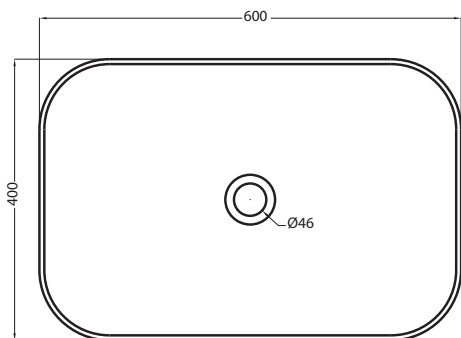

Shui Comfort - art. SHCOLAR60

lavabo da appoggio rettangolare 60
on-top rectangular washbasin 60

cielo
handmade in Italy

PESO NETTO/NET WEIGHT: 10,35 Kg

PCS PALLET: 20
PCS PALLET CONTAINER: 40

ACCESSORI/ACCESSORIES:

PIL01 - Piletta click clack con/senza troppo pieno con coperchio in ceramica / Push open ceramic waste for washbasins with/without overflow

FINITURE

FINISHES

- Bianco/white - glossy
- Nero/black - glossy

Le Terre di Cielo

 Talco	 Arenaria
 Pomice	 Avena
 Brina	 Lino
 Basalto	 Agave
 Lavagna	 Muschio
 Cemento	 Cipria
 Fango	 Canapa
 Cacao	

Le Pietre

- Carrara Statuario
- Breccia Arabescata
- Grey Stone
- Breccia Paradiso
- Nero Marquina

NOTE/NOTES

Maggio 2018

TOP

FRONT

ATTENZIONE:
Le superfici, pesi e misure riportate possono presentare leggere differenze rispetto ai pezzi reali, in considerazione e accordo delle caratteristiche di tolleranza intrinseche del materiale ceramico e del suo processo produttivo. L'azienda si riserva di cambiare schede tecniche e caratteristiche di funzionamento degli articoli in ogni momento e senza necessità di preavviso.

ATTENTION:
Surfaces, weights and dimensions can show some little differences compared to the real item, following typical intrinsic characteristics of ceramics material and production. The company reserves the right to change any technical specifications/ dimension and/or operating characteristics of the products at any time and without giving notice.