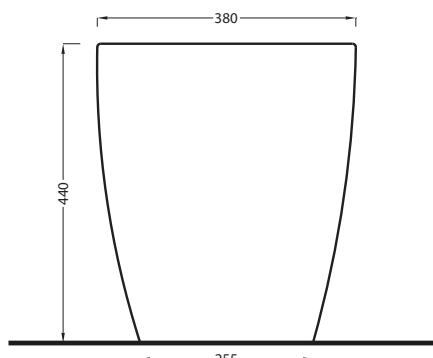

Shui Comfort - art. SHCOBI

bidet back-to-wall
back-to-wall bidet

cielo
handmade in Italy

PESO NETTO/NET WEIGHT: 27,40 Kg

PCS PALLET: 15
PCS PALLET CONTAINER: 20

ACCESSORI/ACCESSORIES:

PIL01 - Piletta click clack con/senza troppo pieno con coperchio in ceramica / Push open ceramic waste for washbasins with/without overflow

FINITURE

FINISHES

- Bianco/white - glossy
- Nero/black - glossy

Le Terre di Cielo

- Talco
- Pomice
- Brina
- Basalto
- Arenaria
- Avena
- Cemento
- Lavagna

NOTE/NOTES

Maggio 2018

FRONT

ATTENZIONE:
Le superfici, pesi e misure riportate possono presentare leggere differenze rispetto ai pezzi reali, in considerazione e accordo delle caratteristiche di tolleranza intrinseche del materiale ceramico e del suo processo produttivo. L'azienda si riserva di cambiare schede tecniche e caratteristiche di funzionamento degli articoli in ogni momento e senza necessità di preavviso.

ATTENTION:
Surfaces, weights and dimensions can show some little differences compared to the real item, following typical intrinsic characteristics of ceramics material and production. The company reserves the right to change any technical specifications/ dimension and/or operating characteristics of the products at any time and without giving notice.