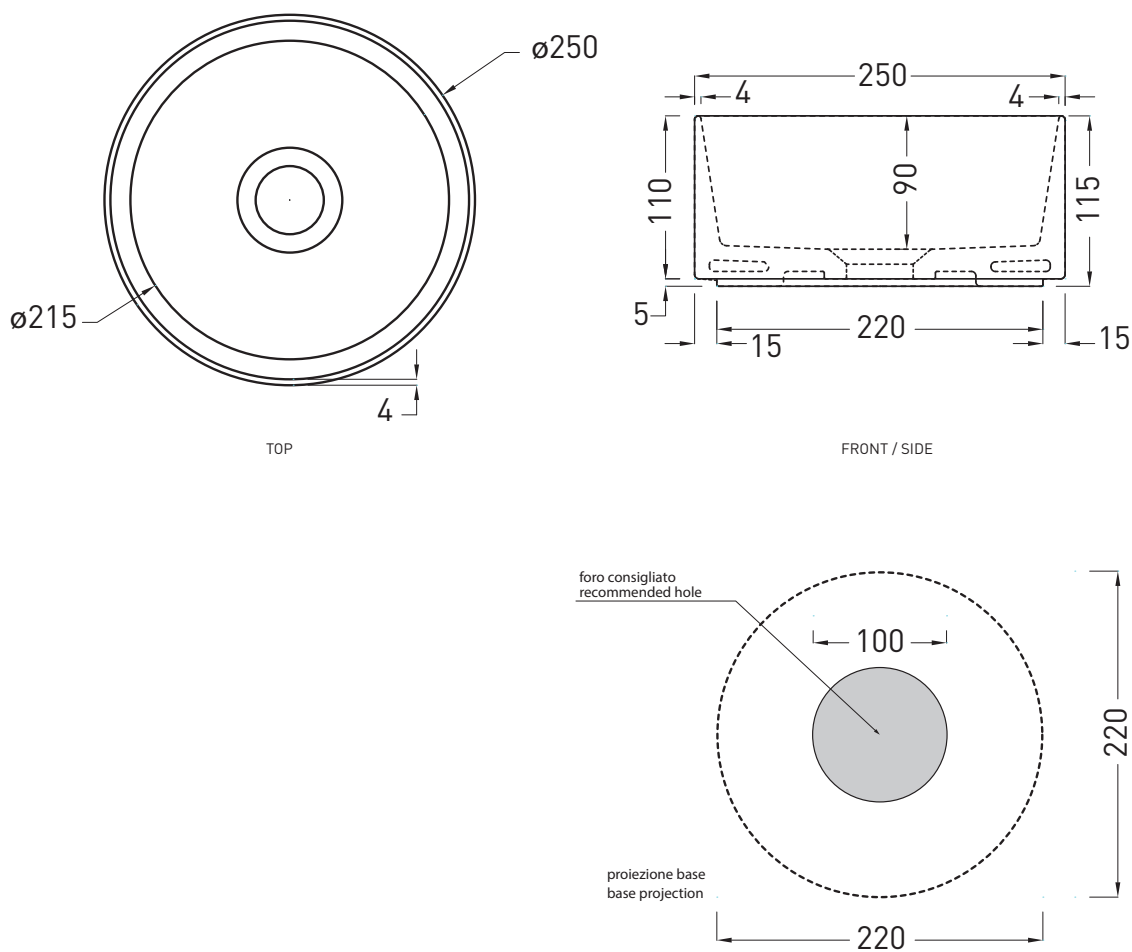

ATTENZIONE:
Le superfici, pesi e misure riportate possono presentare leggere differenze rispetto ai pezzi reali, in considerazione e accordo delle caratteristiche di tolleranza intrinseche del materiale ceramico e del suo processo produttivo. L'azienda si riserva di cambiare schede tecniche e caratteristiche di funzionamento degli articoli in ogni momento e senza necessità di preavviso.

ATTENTION:
Surfaces, weights and dimensions can show some little differences compared to the real item, following typical intrinsic characteristics of ceramics material and production. The company reserves the right to change any technical specifications/dimension and/or operating characteristics of the products at any time and without giving notice.