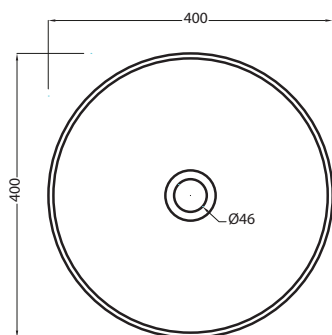

Shui Comfort - art. SHCOLAT40

lavabo da appoggio tondo 40
on-top round washbasin 40

cielo
handmade in Italy

PESO NETTO/NET WEIGHT: 6,85 Kg

PCS PALLET: 26

PCS PALLET CONTAINER: 52

ACCESSORI/ACCESSORIES:

PIL01 - Piletta click clack con/senza troppo pieno con coperchio in ceramica / Push open ceramic waste for washbasins with/without overflow

FINITURE

FINISHES

- Bianco/white - glossy
- Nero/black - glossy

Le Terre di Cielo

 Talco	 Arenaria
 Pomice	 Avena
 Brina	 Lino
 Basalto	 Agave
 Lavagna	 Muschio
 Cemento	 Polvere
 Fango	 Cipria
 Cacao	 Canapa

Le Pietre

- Carrara Statuario
- Breccia Arabescata
- Grey Stone
- Breccia Paradiso
- Nero Marquina

NOTE/NOTES

Maggio 2018

TOP

FRONT

ATTENZIONE:
Le superfici, pesi e misure riportate possono presentare leggere differenze rispetto ai pezzi reali, in considerazione e accordo delle caratteristiche di tolleranza intrinseche del materiale ceramico e del suo processo produttivo. L'azienda si riserva di cambiare schede tecniche e caratteristiche di funzionamento degli articoli in ogni momento e senza necessità di preavviso.

ATTENTION:
Surfaces, weights and dimensions can show some little differences compared to the real item, following typical intrinsic characteristics of ceramics material and production. The company reserves the right to change any technical specifications/dimension and/or operating characteristics of the products at any time and without giving notice.