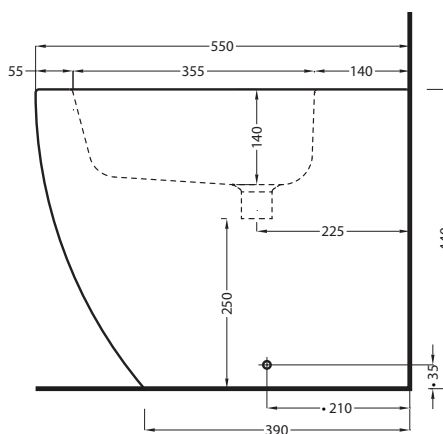

Shui Comfort - art. SHCOBI

bidet back-to-wall
back-to-wall bidet

cielo
handmade in Italy

PESO NETTO/NET WEIGHT: 27,40 Kg

PCS PALLET: 15
PCS PALLET CONTAINER: 20

ACCESSORI/ACCESSORIES:

PIL01 - Piletta click clack con/senza troppo pieno con coperchio in ceramica / Push open ceramic waste for washbasins with/without overflow

FINITURE

FINISHES

- Bianco/white - glossy
- Nero/black - glossy

Le Terre di Cielo

- Talco
- Pomice
- Brina
- Basalto
- Arenaria
- Avena
- Cemento
- Lavagna

NOTE/NOTES

Maggio 2018

• FIXINGS

ATTENZIONE:
Le superfici, pesi e misure riportate possono presentare leggere differenze rispetto ai pezzi reali, in considerazione e accordo delle caratteristiche di tolleranza intrinseche del materiale ceramico e del suo processo produttivo. L'azienda si riserva di cambiare schede tecniche e caratteristiche di funzionamento degli articoli in ogni momento e senza necessità di preavviso.

ATTENTION:
Surfaces, weights and dimensions can show some little differences compared to the real item, following typical intrinsic characteristics of ceramics material and production. The company reserves the right to change any technical specifications/ dimension and/or operating characteristics of the products at any time and without giving notice.