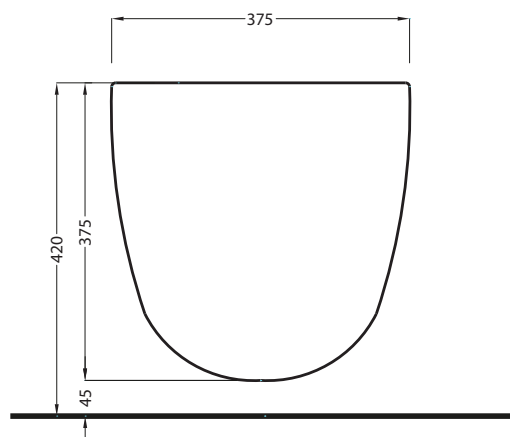

Shui Comfort - art. SHCOBS

bidet sospeso
wall-hung bidet

cielo
handmade in Italy

PESO NETTO/NET WEIGHT: 23,55 Kg

PCS PALLET: 15
PCS PALLET CONTAINER: 20

ACCESSORI/ACCESSORIES:

PIL01 - Piletta click clack con/senza troppo pieno con coperchio in ceramica / Push open ceramic waste for washbasins with/without overflow

508 - staffa di fissaggio universale per wc e bidet sospesi/universal fixing brackets for wall-hung wc/bidet

PAA - protezione antiurto acustica/ impact and acoustic protection panel

FINITURE

FINISHES

- Bianco/white - glossy
- Stone - matte
- Nero/black - glossy

Le Terre di Cielo

- Talco
- Pomice
- Brina
- Basalto
- Arenaria
- Avena
- Cemento
- Lavagna

NOTE/NOTES

Maggio 2018

FRONT

* WATER OUTLET
** WATER INLET (HOT-COLD)

ATTENZIONE:
Le superfici, pesi e misure riportate possono presentare leggere differenze rispetto ai pezzi reali, in considerazione e accordo delle caratteristiche di tolleranza intrinseche del materiale ceramico e del suo processo produttivo. L'azienda si riserva di cambiare schede tecniche e caratteristiche di funzionamento degli articoli in ogni momento e senza necessità di preavviso.

ATTENTION:
Surfaces, weights and dimensions can show some little differences compared to the real item, following typical intrinsic characteristics of ceramics material and production. The company reserves the right to change any technical specifications/ dimension and/or operating characteristics of the products at any time and without giving notice.