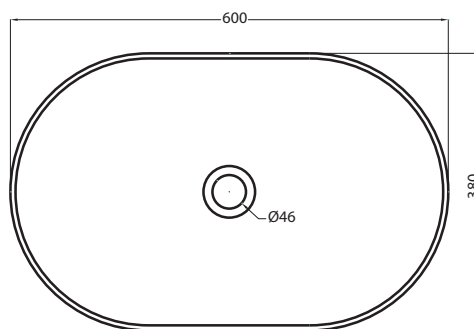

Shui Comfort - art. SHCOLA060

lavabo da appoggio ovale 60
on-top oval washbasin 60

cielo
handmade in Italy

PESO NETTO/NET WEIGHT: 9,60 Kg

PCS PALLET: 20
PCS PALLET CONTAINER: 40

ACCESSORI/ACCESSORIES:

PIL01 - Piletta click clack con/senza troppo pieno con coperchio in ceramica / Push open ceramic waste for washbasins with/without overflow

FINITURE

FINISHES

- Bianco/white - glossy
- Nero/black - glossy

Le Terre di Cielo

 Talco	 Arenaria
 Pomice	 Avena
 Brina	 Lino
 Basalto	 Agave
 Lavagna	 Muschio
 Cemento	 Cipria
 Fango	 Canapa
 Cacao	

Le Pietre

- Carrara Statuario
- Breccia Arabescata
- Grey Stone
- Breccia Paradiso
- Nero Marquina

NOTE/NOTES

Maggio 2018

TOP

FRONT

ATTENZIONE:
Le superfici, pesi e misure riportate possono presentare leggere differenze rispetto ai pezzi reali, in considerazione e accordo delle caratteristiche di tolleranza intrinseche del materiale ceramico e del suo processo produttivo. L'azienda si riserva di cambiare schede tecniche e caratteristiche di funzionamento degli articoli in ogni momento e senza necessità di preavviso.

ATTENTION:
Surfaces, weights and dimensions can show some little differences compared to the real item, following typical intrinsic characteristics of ceramics material and production. The company reserves the right to change any technical specifications/dimension and/or operating characteristics of the products at any time and without giving notice.