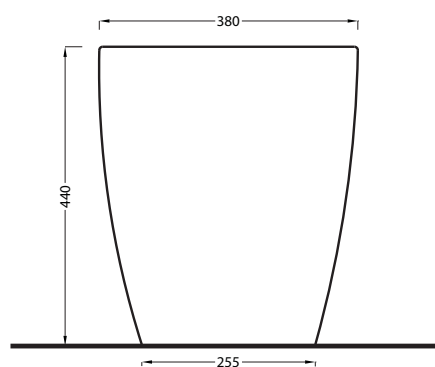

Shui Comfort - art. SHCOVA

back-to-wall wc
back-to-wall wc

cielo
handmade in Italy

PESO NETTO/NET WEIGHT: 30,80 Kg

PCS PALLET: 15
PCS PALLET CONTAINER: 20

ACCESSORI/ACCESSORIES:

CPVSHCOT - coprivaso in termoindurente/
thermosetting seat-cover

CPVSHCOTF - coprivaso in termoindurente
frizionato/Thermosetting soft close seat-cover

FINITURE

FINISHES

- Bianco/white - glossy
- Nero/black - glossy

Le Terre di Cielo

- Talco
- Pomice
- Brina
- Basalto
- Arenaria
- Avena
- Cemento
- Lavagna

NOTE/NOTES

Il wc è certificato con scarico max 4 Lt
The toilet is certificated for a 4 Lt per full flush.

Maggio 2018

FRONT

BACK

° WITH art. CSB
• FIXINGS

ATTENZIONE/ATTENTION:

Le superfici, pesi e misure riportate possono presentare leggere differenze rispetto ai pezzi reali, in considerazione e accordo delle caratteristiche di tolleranza intrinseche del materiale ceramico e del suo processo produttivo. L'azienda si riserva di cambiare schede tecniche e caratteristiche di funzionamento degli articoli in ogni momento e senza necessità di preavviso.

Surfaces, weights and dimensions can show some little differences compared to the real item, following typical intrinsic characteristics of ceramics material and production. The company reserves the right to change any technical specifications/dimension and/or operating characteristics of the products at any time and without giving notice.

ATTENZIONE/ATTENTION: