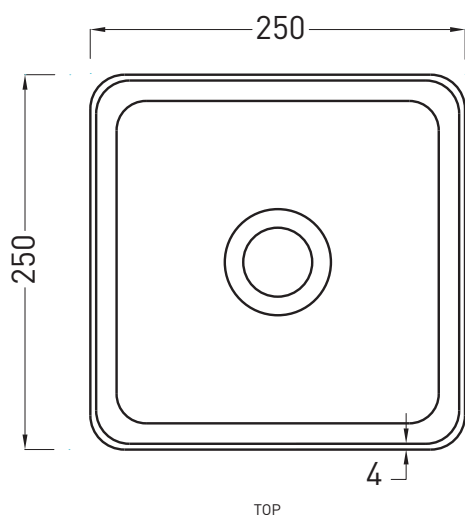

ATTENZIONE:
Le superfici, pesi e misure riportate possono presentare leggere differenze rispetto ai pezzi reali, in considerazione e accordo delle caratteristiche di tolleranza intrinseche del materiale ceramico e del suo processo produttivo. L'azienda si riserva di cambiare schede tecniche e caratteristiche di funzionamento degli articoli in ogni momento e senza necessità di preavviso.

ATTENTION:
Surfaces, weights and dimensions can show some little differences compared to the real item, following typical intrinsic characteristics of ceramics material and production. The company reserves the right to change any technical specifications/dimension and/or operating characteristics of the products at any time and without giving notice.