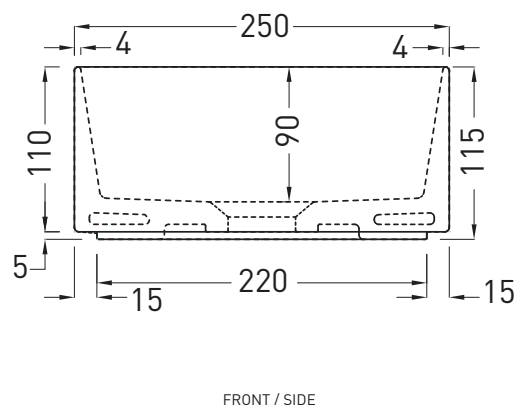

ATTENZIONE:
Le superfici, pesi e misure riportate possono presentare leggere differenze rispetto ai pezzi reali, in considerazione e accordo delle caratteristiche di tolleranza intrinseche del materiale ceramico e del suo processo produttivo. L'azienda si riserva di cambiare schede tecniche e caratteristiche di funzionamento degli articoli in ogni momento e senza necessità di preavviso.

ATTENTION:
Surfaces, weights and dimensions can show some little differences compared to the real item, following typical intrinsic characteristics of ceramics material and production. The company reserves the right to change any technical specifications/dimension and/or operating characteristics of the products at any time and without giving notice.