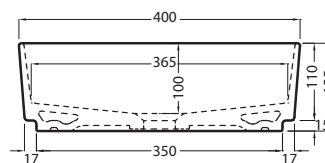

Shui Comfort - art. SHCOLAR60

lavabo da appoggio rettangolare 60
on-top rectangular washbasin 60

cielo
handmade in Italy

PESO NETTO/NET WEIGHT: 10,35 Kg

PCS PALLET: 20
PCS PALLET CONTAINER: 40

ACCESSORI/ACCESSORIES:

PIL01 - Piletta click clack con/senza troppo pieno con coperchio in ceramica / Push open ceramic waste for washbasins with/without overflow

FINITURE

FINISHES

- Bianco/white - glossy
- Nero/black - glossy

Le Terre di Cielo

 Talco	 Arenaria
 Pomice	 Avena
 Brina	 Lino
 Basalto	 Agave
 Lavagna	 Muschio
 Cemento	 Cipria
 Fango	 Canapa
 Cacao	

Le Pietre

- Carrara Statuario
- Breccia Arabescata
- Grey Stone
- Breccia Paradiso
- Nero Marquina

NOTE/NOTES

Maggio 2018

FRONT

ATTENZIONE:
Le superfici, pesi e misure riportate possono presentare leggere differenze rispetto ai pezzi reali, in considerazione e accordo delle caratteristiche di tolleranza intrinseche del materiale ceramico e del suo processo produttivo. L'azienda si riserva di cambiare schede tecniche e caratteristiche di funzionamento degli articoli in ogni momento e senza necessità di preavviso.

ATTENTION:
Surfaces, weights and dimensions can show some little differences compared to the real item, following typical intrinsic characteristics of ceramics material and production. The company reserves the right to change any technical specifications/ dimension and/or operating characteristics of the products at any time and without giving notice.