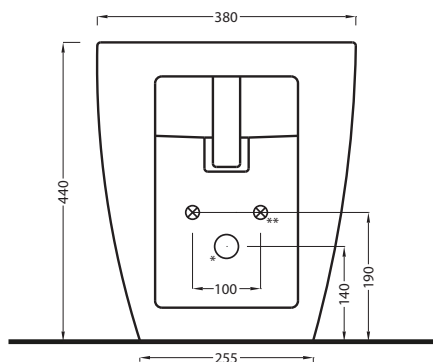

* WATER OUTLET
** WATER INLET (HOT-COLD)

BACK

ATTENZIONE:
Le superfici, pesi e misure riportate possono presentare leggere differenze rispetto ai pezzi reali, in considerazione e accordo delle caratteristiche di tolleranza intrinseche del materiale ceramico e del suo processo produttivo. L'azienda si riserva di cambiare schede tecniche e caratteristiche di funzionamento degli articoli in ogni momento e senza necessità di preavviso.

ATTENTION:
Surfaces, weights and dimensions can show some little differences compared to the real item, following typical intrinsic characteristics of ceramics material and production. The company reserves the right to change any technical specifications/ dimension and/or operating characteristics of the products at any time and without giving notice.