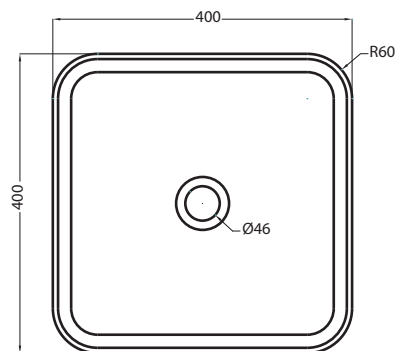

Shui Comfort - art. SHCOLAQ40

lavabo da appoggio quadrato 40
on-top square washbasin 40

cielo
handmade in Italy

PESO NETTO/NET WEIGHT: 7,95 Kg

PCS PALLET: 26

PCS PALLET CONTAINER: 52

ACCESSORI/ACCESSORIES:

PIL01 - Piletta click clack con/senza troppo pieno con coperchio in ceramica / Push open ceramic waste for washbasins with/without overflow

FINITURE

FINISHES

- Bianco/white - glossy
- Nero/black - glossy

Le Terre di Cielo

 Talco	 Arenaria
 Pomice	 Avena
 Brina	 Lino
 Basalto	 Agave
 Lavagna	 Muschio
 Cemento	 Polvere
 Fango	 Cipria
 Cacao	 Canapa

Le Pietre

- Carrara Statuario
- Breccia Arabescata
- Grey Stone
- Breccia Paradiso
- Nero Marquina

NOTE/NOTES

Maggio 2018

TOP

FRONT

ATTENZIONE:
Le superfici, pesi e misure riportate possono presentare leggere differenze rispetto ai pezzi reali, in considerazione e accordo delle caratteristiche di tolleranza intrinseche del materiale ceramico e del suo processo produttivo. L'azienda si riserva di cambiare schede tecniche e caratteristiche di funzionamento degli articoli in ogni momento e senza necessità di preavviso.

ATTENTION:
Surfaces, weights and dimensions can show some little differences compared to the real item, following typical intrinsic characteristics of ceramics material and production. The company reserves the right to change any technical specifications/ dimension and/or operating characteristics of the products at any time and without giving notice.