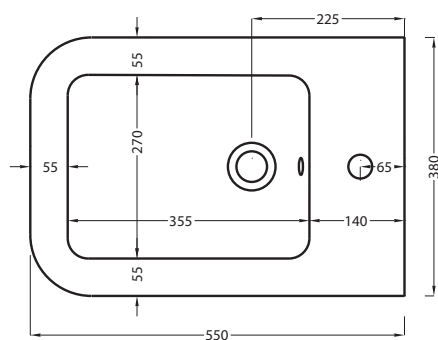

Shui Comfort - art. SHCOBI

bidet back-to-wall
back-to-wall bidet

cielo
handmade in Italy

PESO NETTO/NET WEIGHT: 27,40 Kg

PCS PALLET: 15
PCS PALLET CONTAINER: 20

ACCESSORI/ACCESSORIES:

PIL01 - Piletta click clack con/senza troppo pieno con coperchio in ceramica / Push open ceramic waste for washbasins with/without overflow

FINITURE

FINISHES

- Bianco/white - glossy
- Nero/black - glossy

Le Terre di Cielo

- Talco
- Pomice
- Brina
- Basalto
- Arenaria
- Avena
- Cemento
- Lavagna

NOTE/NOTES

Maggio 2018

TOP

ATTENZIONE:
Le superfici, pesi e misure riportate possono presentare leggere differenze rispetto ai pezzi reali, in considerazione e accordo delle caratteristiche di tolleranza intrinseche del materiale ceramico e del suo processo produttivo. L'azienda si riserva di cambiare schede tecniche e caratteristiche di funzionamento degli articoli in ogni momento e senza necessità di preavviso.

ATTENTION:
Surfaces, weights and dimensions can show some little differences compared to the real item, following typical intrinsic characteristics of ceramics material and production. The company reserves the right to change any technical specifications/ dimension and/or operating characteristics of the products at any time and without giving notice.