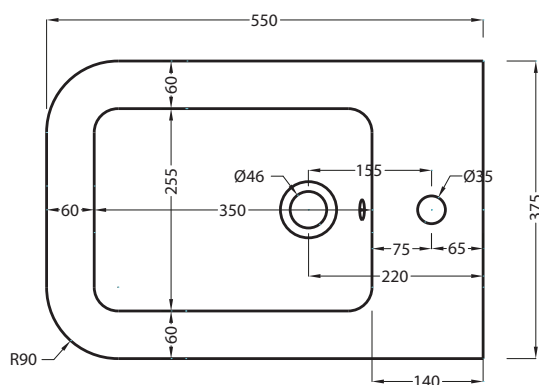

Shui Comfort - art. SHCOBS

bidet sospeso
wall-hung bidet

cielo
handmade in Italy

PESO NETTO/NET WEIGHT: 23,55 Kg

PCS PALLET: 15
PCS PALLET CONTAINER: 20

ACCESSORI/ACCESSORIES:

PIL01 - Piletta click clack con/senza troppo pieno con coperchio in ceramica / Push open ceramic waste for washbasins with/without overflow

508 - staffa di fissaggio universale per wc e bidet sospesi/universal fixing brackets for wall-hung wc/bidet

PAA - protezione antiurto acustica/ impact and acoustic protection panel

FINITURE

FINISHES

- Bianco/white - glossy
- Stone - matte
- Nero/black - glossy

Le Terre di Cielo

- Talco
- Pomice
- Brina
- Basalto
- Arenaria
- Avena
- Cemento
- Lavagna

NOTE/NOTES

Maggio 2018

TOP

* WATER OUTLET
** WATER INLET (HOT-COLD)

ATTENZIONE:
Le superfici, pesi e misure riportate possono presentare leggere differenze rispetto ai pezzi reali, in considerazione e accordo delle caratteristiche di tolleranza intrinseche del materiale ceramico e del suo processo produttivo. L'azienda si riserva di cambiare schede tecniche e caratteristiche di funzionamento degli articoli in ogni momento e senza necessità di preavviso.

ATTENTION:
Surfaces, weights and dimensions can show some little differences compared to the real item, following typical intrinsic characteristics of ceramics material and production. The company reserves the right to change any technical specifications/ dimension and/or operating characteristics of the products at any time and without giving notice.