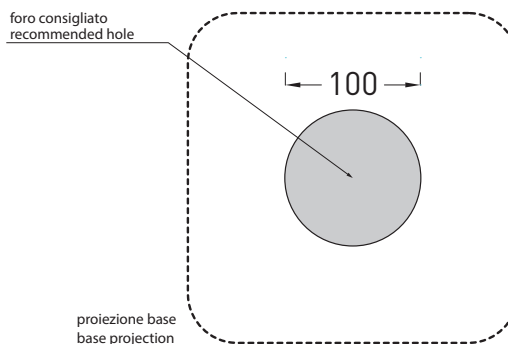

ATTENZIONE:
Le superfici, pesi e misure riportate possono presentare leggere differenze rispetto ai pezzi reali, in considerazione e accordo delle caratteristiche di tolleranza intrinseche del materiale ceramico e del suo processo produttivo. L'azienda si riserva di cambiare schede tecniche e caratteristiche di funzionamento degli articoli in ogni momento e senza necessità di preavviso.

ATTENTION:
Surfaces, weights and dimensions can show some little differences compared to the real item, following typical intrinsic characteristics of ceramics material and production. The company reserves the right to change any technical specifications/dimension and/or operating characteristics of the products at any time and without giving notice.